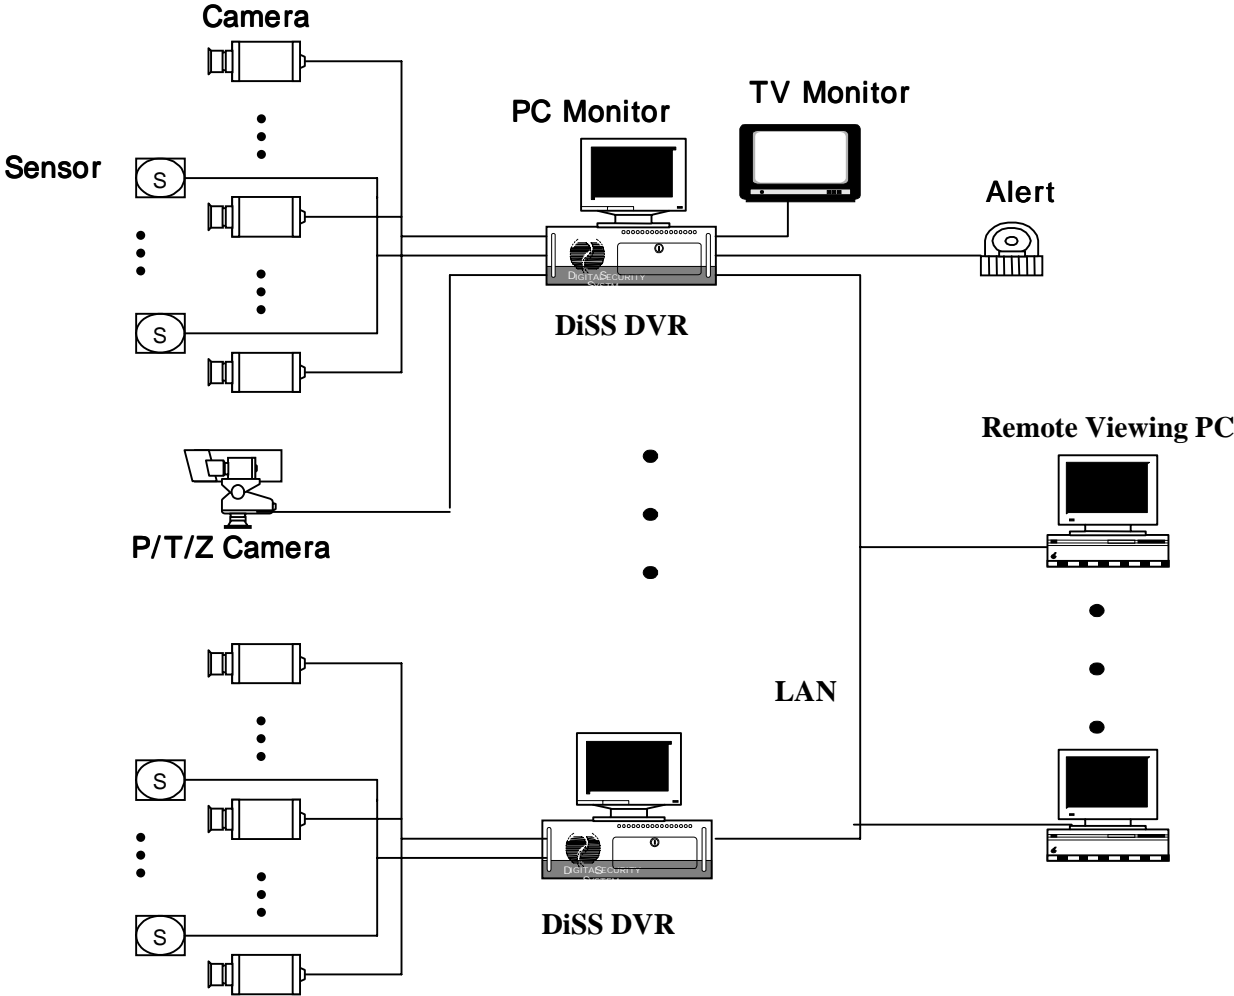

1. Basic System Configuration

2. The DVR brands of Sungjin C&C

- **DiSS** : The Main Brand of Sungjin C&C
- Definition of Sub-brands by Category
 - **CasinoMaster**
World-Highest Realtime PC-based DVR for Full-DVD-Quality Recording
 - **NetMaster**
High Performance Multichannel PC-based DVR with High-end Networking
 - **Compact DVR(TBD)**
Cost Competitive Easy-to-use Multichannel Embedded DVR with VCR-like button and IR-remote control
 - **MobileVDO**
Robust Vehicle-dedicated Multichannel Mobile DVR

World first(1999) DVR-dedicated “**Enhanced MPEG**” encoder chip that supports multichannel 30fps@640x240 and motion detection

3.1 DiSS Product Line – Embedded DVR

CompactDVR (EM-2008)

- 8ch video input, Embedded LINUX
- 30fps recording, Built-in Quad & FDD, Remote Controller
- App.10GB / 24hours at continuous recording mode

Major Features		Option	
•Recording Speed	: 30fps@360x240 / 720X240	** HDD	- Max. 1 HDD (Built-in)
•Real time Monitoring	: 4ch as Standard	Real-time Monitoring	- 4ch : 120fps/NTSC (Quad Switching)
•Pixel Resolution	: 360 x 240,720 x 240	TV Output	- NTSC, PAL
•HDD Size	: 80GB as factory default	Language	- Korean, English, Japanese, Simplified Traditional Chinese
•Sensor & Alarm	: 4 Sensors / 2 Alarms	Back up Supported	- Still-image to FDD (JPG,BMP) - Live-images via LAN (DSF)
•Monitor Out put	: PC Monitor or TV Monitor		
•Camera Control	: P/T/Z,Focus		
•Remote Connection (LAN, Internet)	: Max. 8ch video transmission to a remote viewing S/W		
•Network	: Live view & Playback		
•Motion Detection	: Sensitivity Setting		
•Monitor Output	: Analog composite		
Option(** Mark) : Price Changeable according to Option			